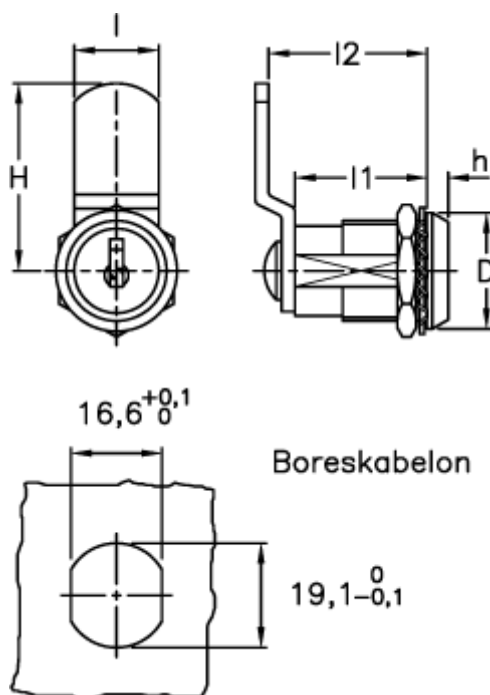

Data Sheet

Article number: 2310421437

Description: E+G Latch w/lock
CS.25/36-30

Measures

D = 23
H = 35.5
h = 5
l = 16
l1 = 25
l2 = 30